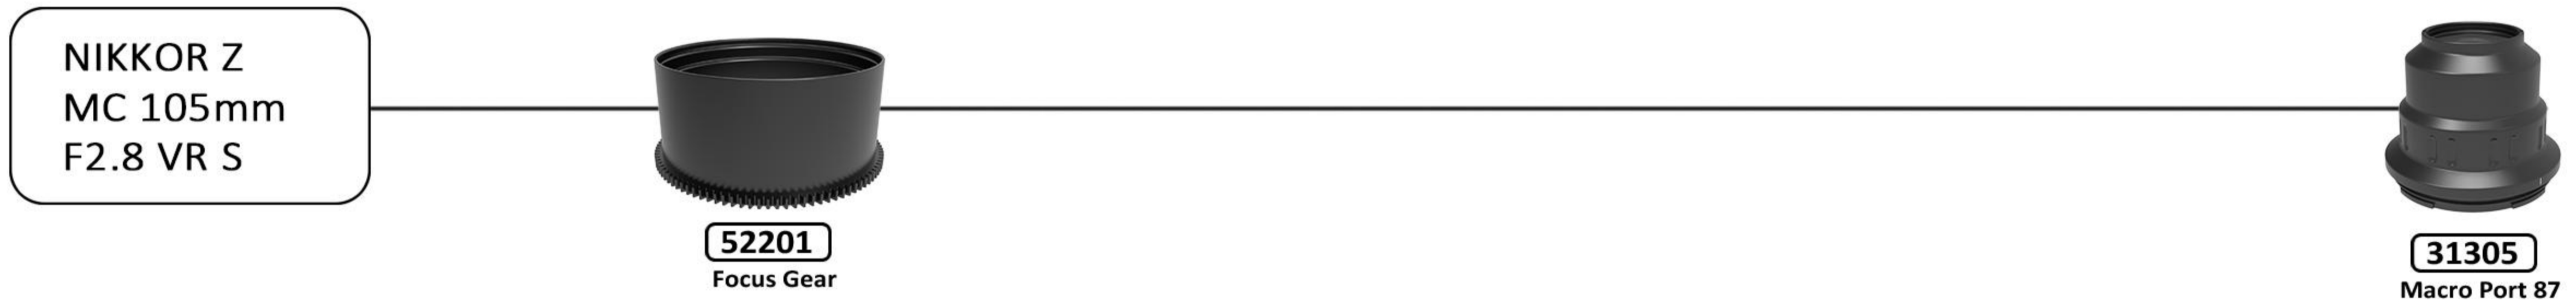

NIKON

5" PORT SYSTEM FOR NIKON Z & F SYSTEM

Z MACRO

Z WIDE ZOOM

Z WIDE ZOOM

Nikon NIKKOR Z 24-70mm f/2.8 S

51503
Zoom Gear

32007
Extension ring 70 with lock