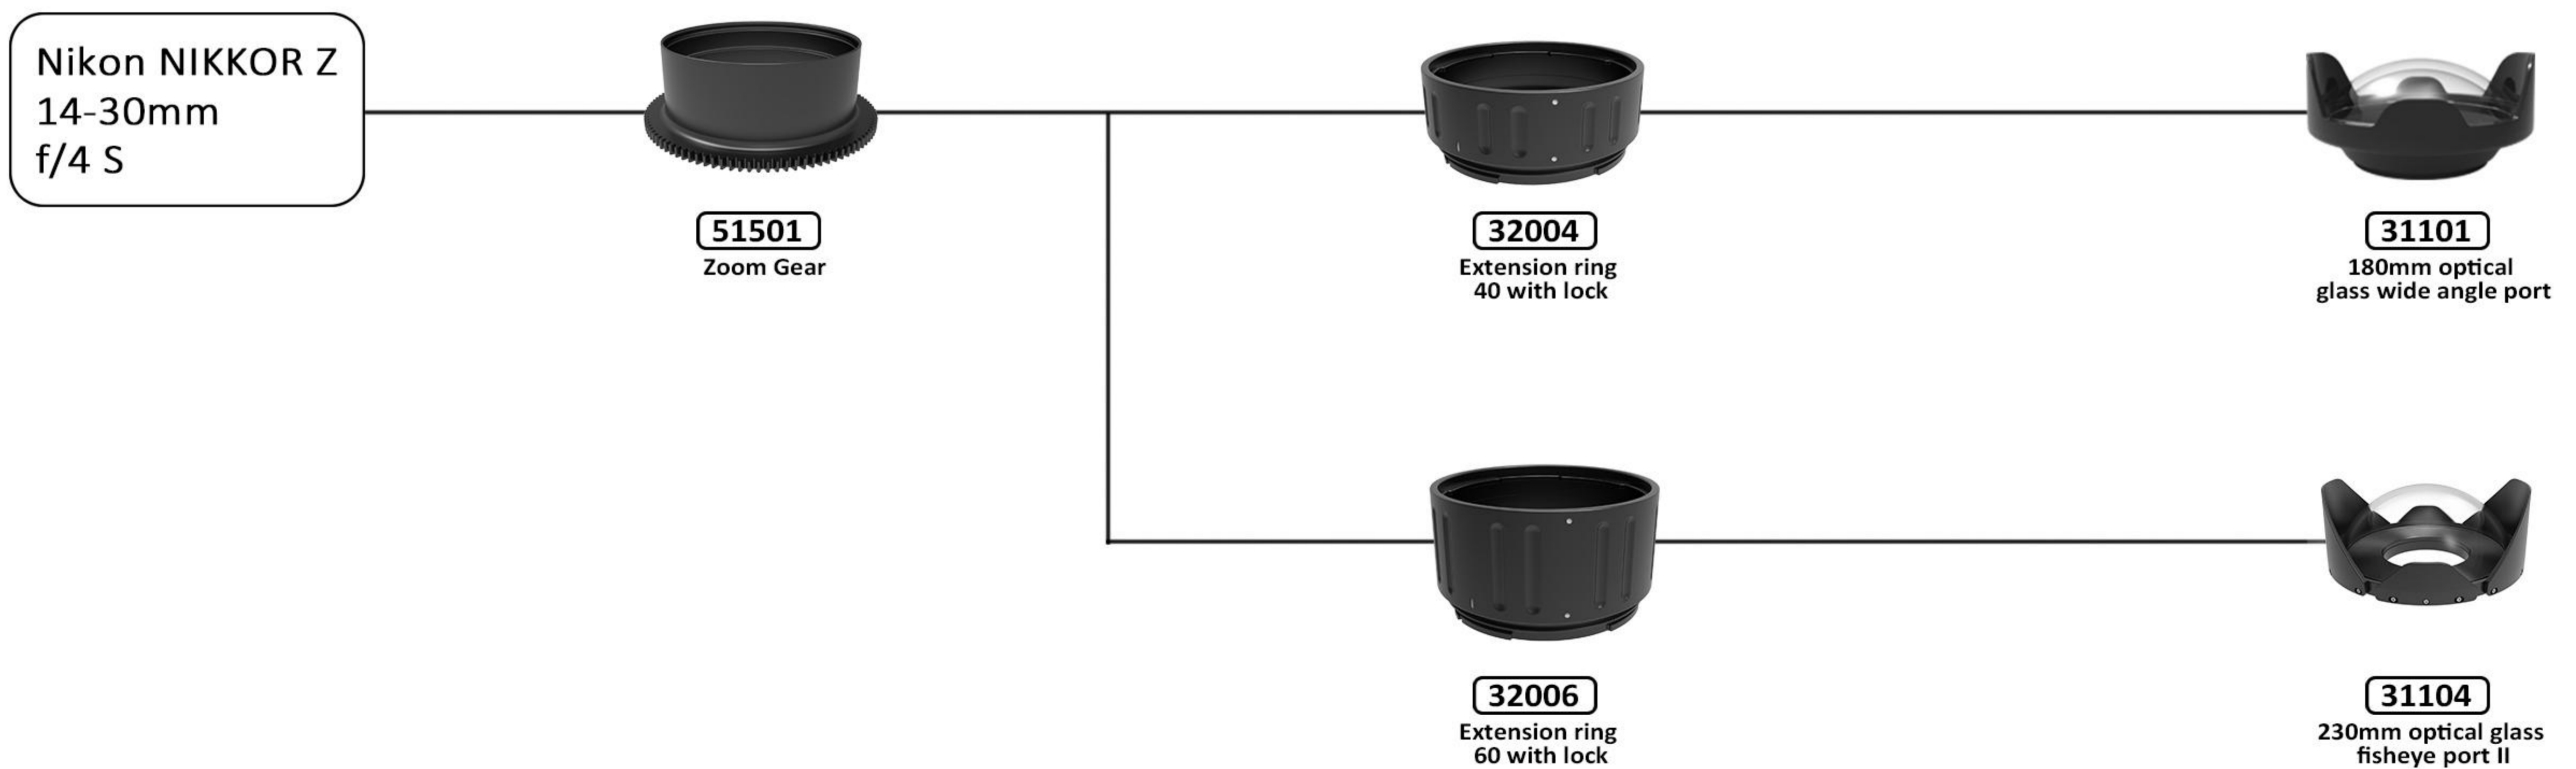

NIKON

5" PORT SYSTEM FOR NIKON Z & F SYSTEM

Z MACRO

Z WIDE ZOOM

Z WIDE ZOOM

Nikon NIKKOR Z 24-70mm f/2.8 S

51503
Zoom Gear

32007
Extension ring 70 with lock