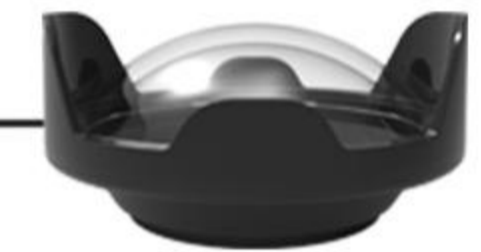

31104
230mm optical glass fisheye port II

Z WIDE ANGLE

NIKKOR Z 28mm
F2.8 SE

31101
180mm optical
glass wide angle port

F-WIDE ZOOM

F lens will need E-Z adaptor

Nikon AF-S
NIKKOR 14-24mm
f/2.8G ED

60401
Zoom Gear

32007
Extension ring
70 with lock

31101
180mm optical
glass wide angle port

32008
Extension ring
80 with lock

31103
140mm optical glass
fisheye port

32008
Extension ring
80 with lock

31104
230mm optical glass
fisheye port II