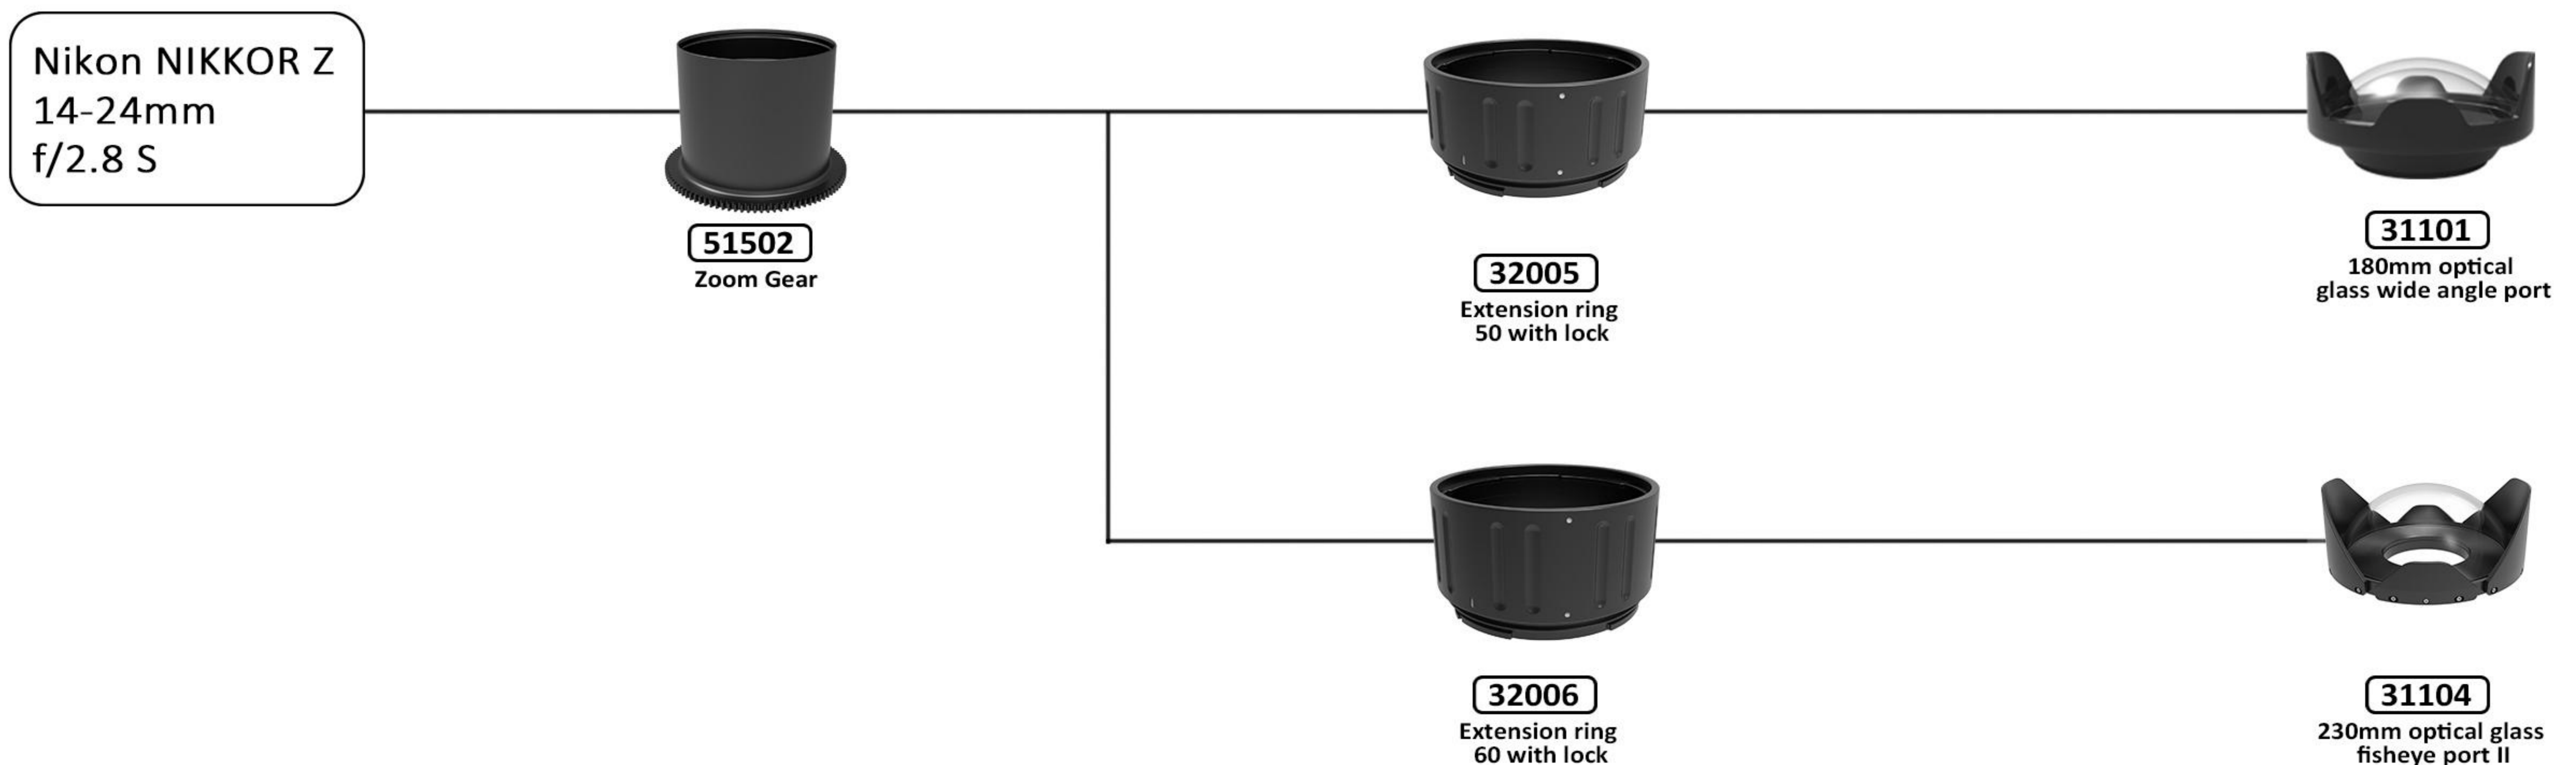

NIKON

5" PORT SYSTEM FOR NIKON Z & F SYSTEM

Z MACRO

Z WIDE ZOOM

Z WIDE ZOOM

Nikon NIKKOR Z 24-70mm f/2.8 S

51503
Zoom Gear

32007
Extension ring 70 with lock